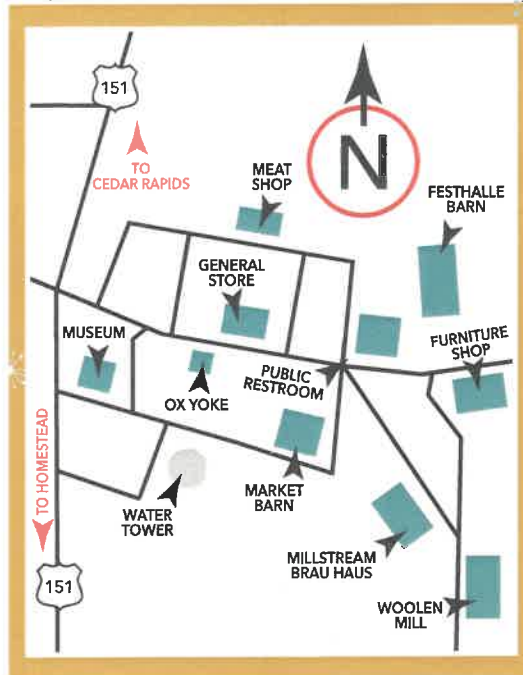

AMANA COLONIES

Winterfest

MAIN AMANA MAP

ACTIVITIES SUBJECT TO CHANGE IN THE
EVENT OF INCLEMENT WEATHER
VISIT: FESTIVALSINAMANA.COM
OR CALL 319-622-7622

SATURDAY, JANUARY 25

Amana Freezer 5k Run/Walk: 8:30am
Registration begins at 8:30am at the Timber and Tools (next to Amana Furniture Shop) and the race starts at 10am at the Woolen Mill. Proceeds benefit the Kolonieweg Recreational Trail. More info at www.facebook.com/FreezerRun.

Ackerman Winery: All Day
The Great Snowman Scavenger Hunt. Find the giant snowman at Ackerman Winery to be entered into a drawing for a special gift basket.

Ackerman Winery: All Day
Our specialty drink of the day is Snowflake Sangria.

Ox Yoke Inn: 11am-8pm
Appetizers and festive drinks in our Bierstube Bar - including cheese and chocolate fondue.

Winterfest Wine Walk: 11am-4pm
Visit each winery (Ackerman, Heritage, Prosit, Village and White Cross, along with Millstream Brewery) for samples. Get your wine walk card punched after visiting all participants and get a free glass. Cost is \$2.00. Must be 21 to participate.

AMANA COLONIES

Winterfest

JANUARY

25

2020

WINE WALK • WINTERFEST GAMES

SNOWBALL DANCE • FREEZER 5K RUN

SCAVENGER HUNT • MINI GOLF